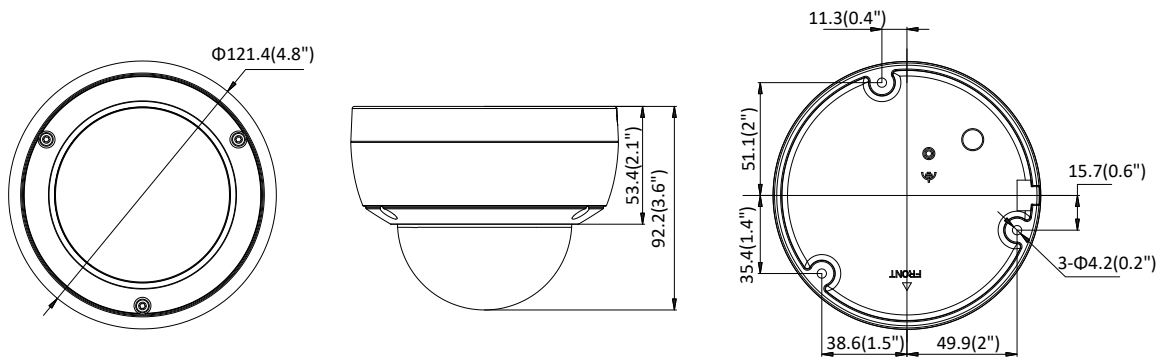

Dimension

Camera: