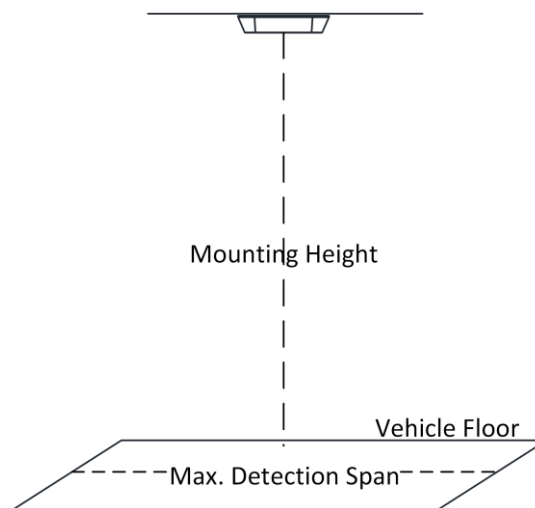

Installation Recommendation

Following table shows the relations among focal length, mounting height, and max. detection span of typical values. For detailed installation advice, please contact the technical support of HIKVISION.

Focal Length (mm)	Mounting Height (m)	Max. Detection Span (m)
2	2.1	1.02
2	2.6	2.30
2	3.1	3.58
2	3.6	4.86
2	4.1	6.14
2	4.6	5.50
2	5.1	6.45
2	5.6	7.40
2	6	8.16