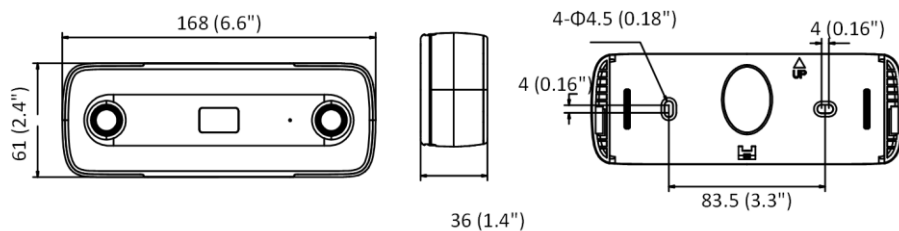

Material	Front cover: plastic, camera body: metal
Dimensions	With -V: 168 mm × 61 mm × 41 mm (6.6" × 2.4" × 1.6") Without -V: 168 mm × 61 mm × 36 mm (6.6" × 2.4" × 1.4") With Package: 235 mm × 120 mm × 125 mm (9.2" × 4.7" × 4.9")
Weight	Camera: Approx. 435 g (1 lb.) With package: 725 g (1.6 lb)
Approval	
EMC	47 CFR Part 15, Subpart B; EN 55032: 2015, EN 61000-3-2: 2014, EN 61000-3-3: 2013, EN 50130-4: 2011 +A1: 2014; AS/NZS CISPR 32: 2015; ICES-003: Issue 6, 2016; KN 32: 2015, KN 35: 2015
Safety	UL 60950-1, IEC 60950-1:2005 + Am 1:2009 + Am 2:2013, EN 60950-1:2005 + Am 1:2009 + Am 2:2013, IS 13252(Part 1):2010+A1:2013+A2:2015
Environment	2011/65/EU, 2012/19/EU, Regulation (EC) No 1907/2006
Protection	With -V model: IP67 (IEC 60529-2013)

Available Model

DS-2CD6825G0/C-I (2 mm), DS-2CD6825G0/C-IS (2 mm), DS-2CD6825G0/C-IV (2 mm), DS-2CD6825G0/C-IVS (2 mm)

Dimension

Without -V Model: