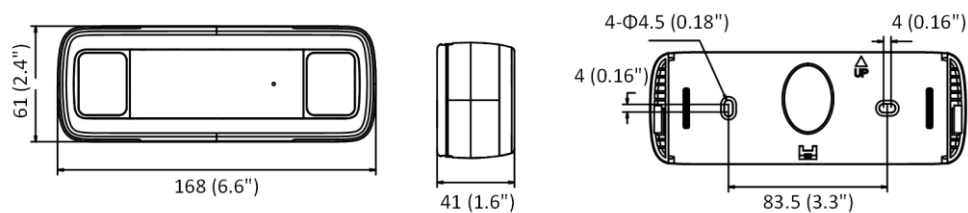

Material	Front cover: plastic, camera body: metal
Dimensions	With -V: 168 mm × 61 mm × 41 mm (6.6" × 2.4" × 1.6") Without -V: 168 mm × 61 mm × 36 mm (6.6" × 2.4" × 1.4") With Package: 235 mm × 120 mm × 125 mm (9.2" × 4.7" × 4.9")
Weight	Camera: Approx. 435 g (1 lb.) With package: 725 g (1.6 lb)
<b>Approval</b>	
EMC	47 CFR Part 15, Subpart B; EN 55032: 2015, EN 61000-3-2: 2014, EN 61000-3-3: 2013, EN 50130-4: 2011 +A1: 2014; AS/NZS CISPR 32: 2015; ICES-003: Issue 6, 2016; KN 32: 2015, KN 35: 2015
Safety	UL 60950-1, IEC 60950-1:2005 + Am 1:2009 + Am 2:2013, EN 60950-1:2005 + Am 1:2009 + Am 2:2013, IS 13252(Part 1):2010+A1:2013+A2:2015
Environment	2011/65/EU, 2012/19/EU, Regulation (EC) No 1907/2006
Protection	With -V model: IP67 (IEC 60529-2013)

## Available Model

DS-2CD6825G0/C-I (2 mm), DS-2CD6825G0/C-IS (2 mm), DS-2CD6825G0/C-IV (2 mm), DS-2CD6825G0/C-IVS (2 mm)

## Dimension

Without -V Model:

With -V Model: